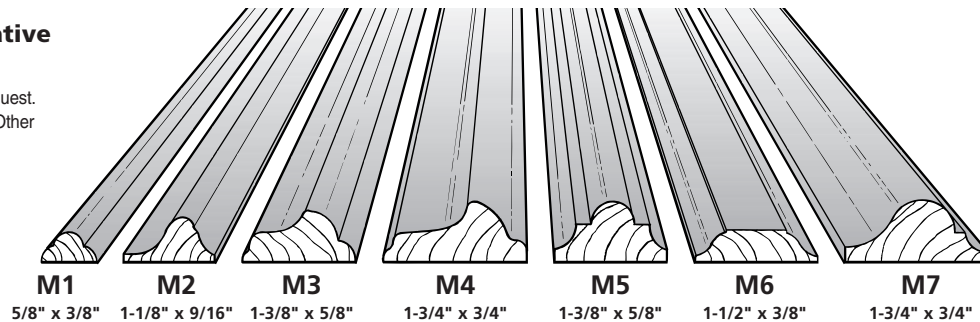

MOHAWK
FLUSH DOORS, INC.
PREMDOR